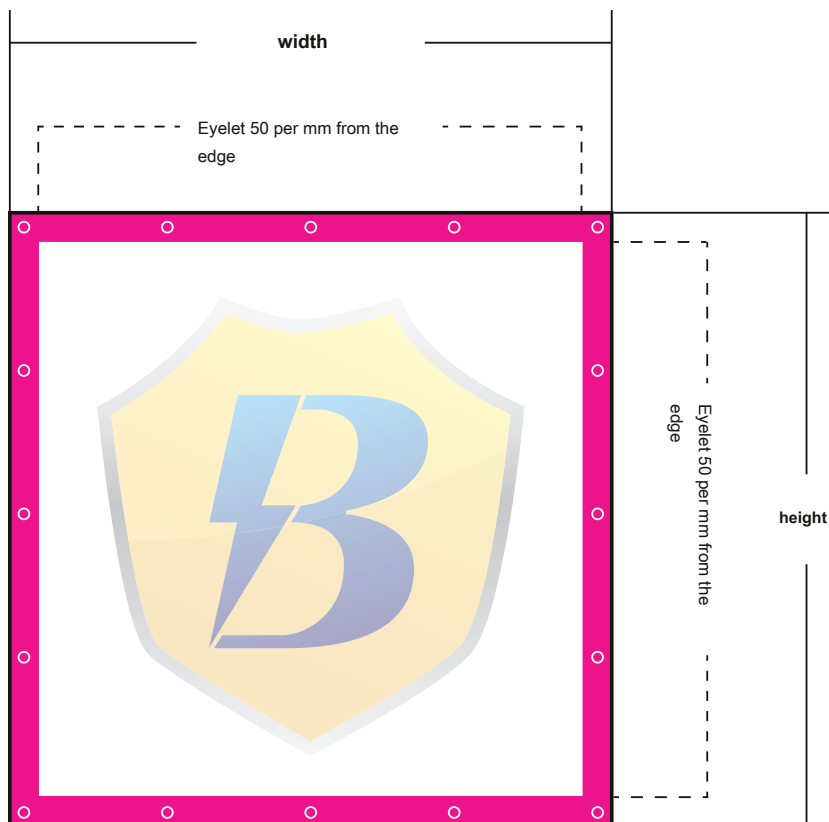

Banners with eyelets artwork

**Print data supply: Final format
without additions**

color space
CMYK

printer's marks
no

file format
PDF, JPG, TIF

Safety distance for eyelets 50 mm (in this area put no important text, it could be unreadable through the eyelets)

- do not use color bars, register marks, etc.
- do not create spot or special colors or alpha channels
- transparencies must be reduced
- Convert all fonts to paths / curves
- Color space: always CMYK
- Colour profile: FOGRA 27
- Total ink application: max. 300 %
- PDF files: PDF / X-3: 2002
- Do not set any areas or contours to „overprint“